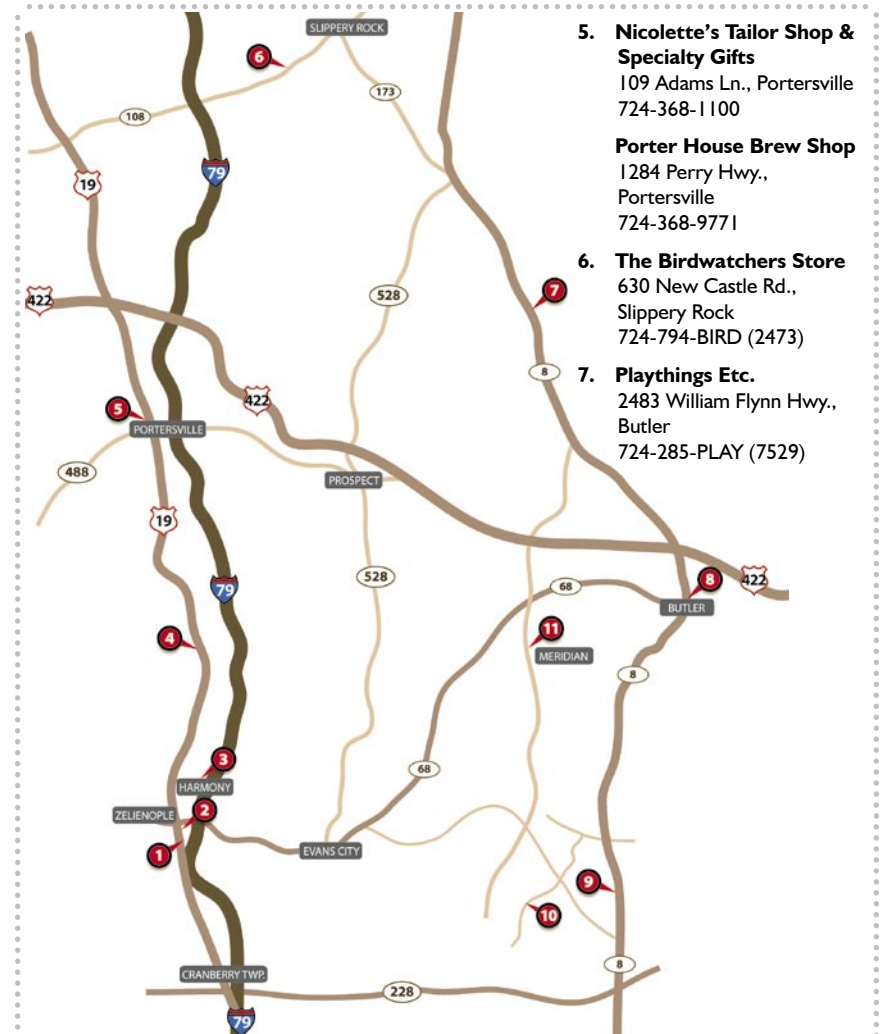

866.856.8444

www.VisitButlerCounty.com

PARTICIPATING SHOPS:

- Alpaca de Moda
- Appalachian Rock Shop & Jewelry Emporium
- Baldinger's Market
- Bottlebrush Gallery & Shop
- Harmony Museum Gift Shop
- Meridian Station Gift Shop & Post Office
- Nicolette's Tailor Shop & Specialty Gifts
- Pflueger's Candy
- Playthings Etc.
- Porter House Brew Shop
- Rigby's Menswear
- Room To Grow
- The Birdwatchers Store
- The Horse and the Hound

Room To Grow
146 S. Main St., Zelenople - 724-452-7903

3. Bottlebrush Gallery & Shop
539 Main St., Harmony - 724-452-0539

Harmony Museum Gift Shop
222 Mercer St., Harmony - 724-452-5509

4. Appalachian Rock Shop & Jewelry Emporium
508A Perry Hwy., Harmony - 724-452-9356

8. Pflueger's Candy
212 N. Main St., Butler
724-287-1384

9. The Horse and the Hound
610 Pittsburgh Rd., Butler
724-234-2160

10. Alpaca de Moda
1120 Three Degree Rd., Butler
724-586-2412

**11. Meridian Station
Gift Shop & Post Office**
298 Meridian Rd., Butler
724-482-4436